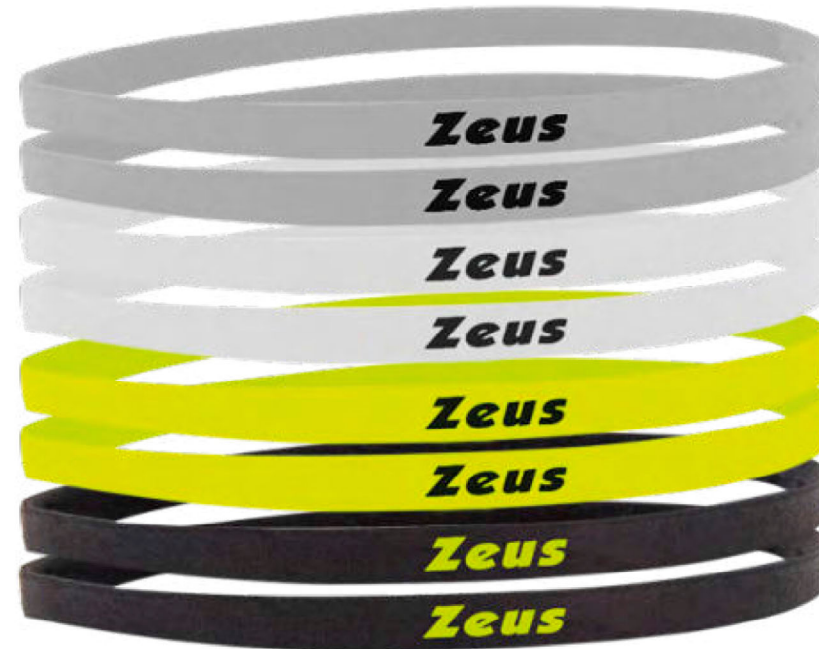

MISURE / MEASURES

Taglia unica/One- size

MATERIALE / MATERIAL

60% Nylon

32% Poliestere/Polyester

8% Elastan/Elastane

Fasce per capelli in struttura elastica.

Colori:

Grigio (2 pz)

Bianco (2 pz)

Giallo fluo (2 pz)

Nero (2 pz)

Hair bands in elastic structure.

Colors:

Grey (2 pcs)

White (2 pcs)

Yellow fluo (2 pcs)

Black (2 pcs)

**CONFEZIONE: 8 PZ/
PACK: 8 PCS**