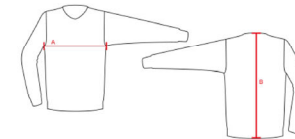

SCHEMA / Scheme

COLORI / Colors